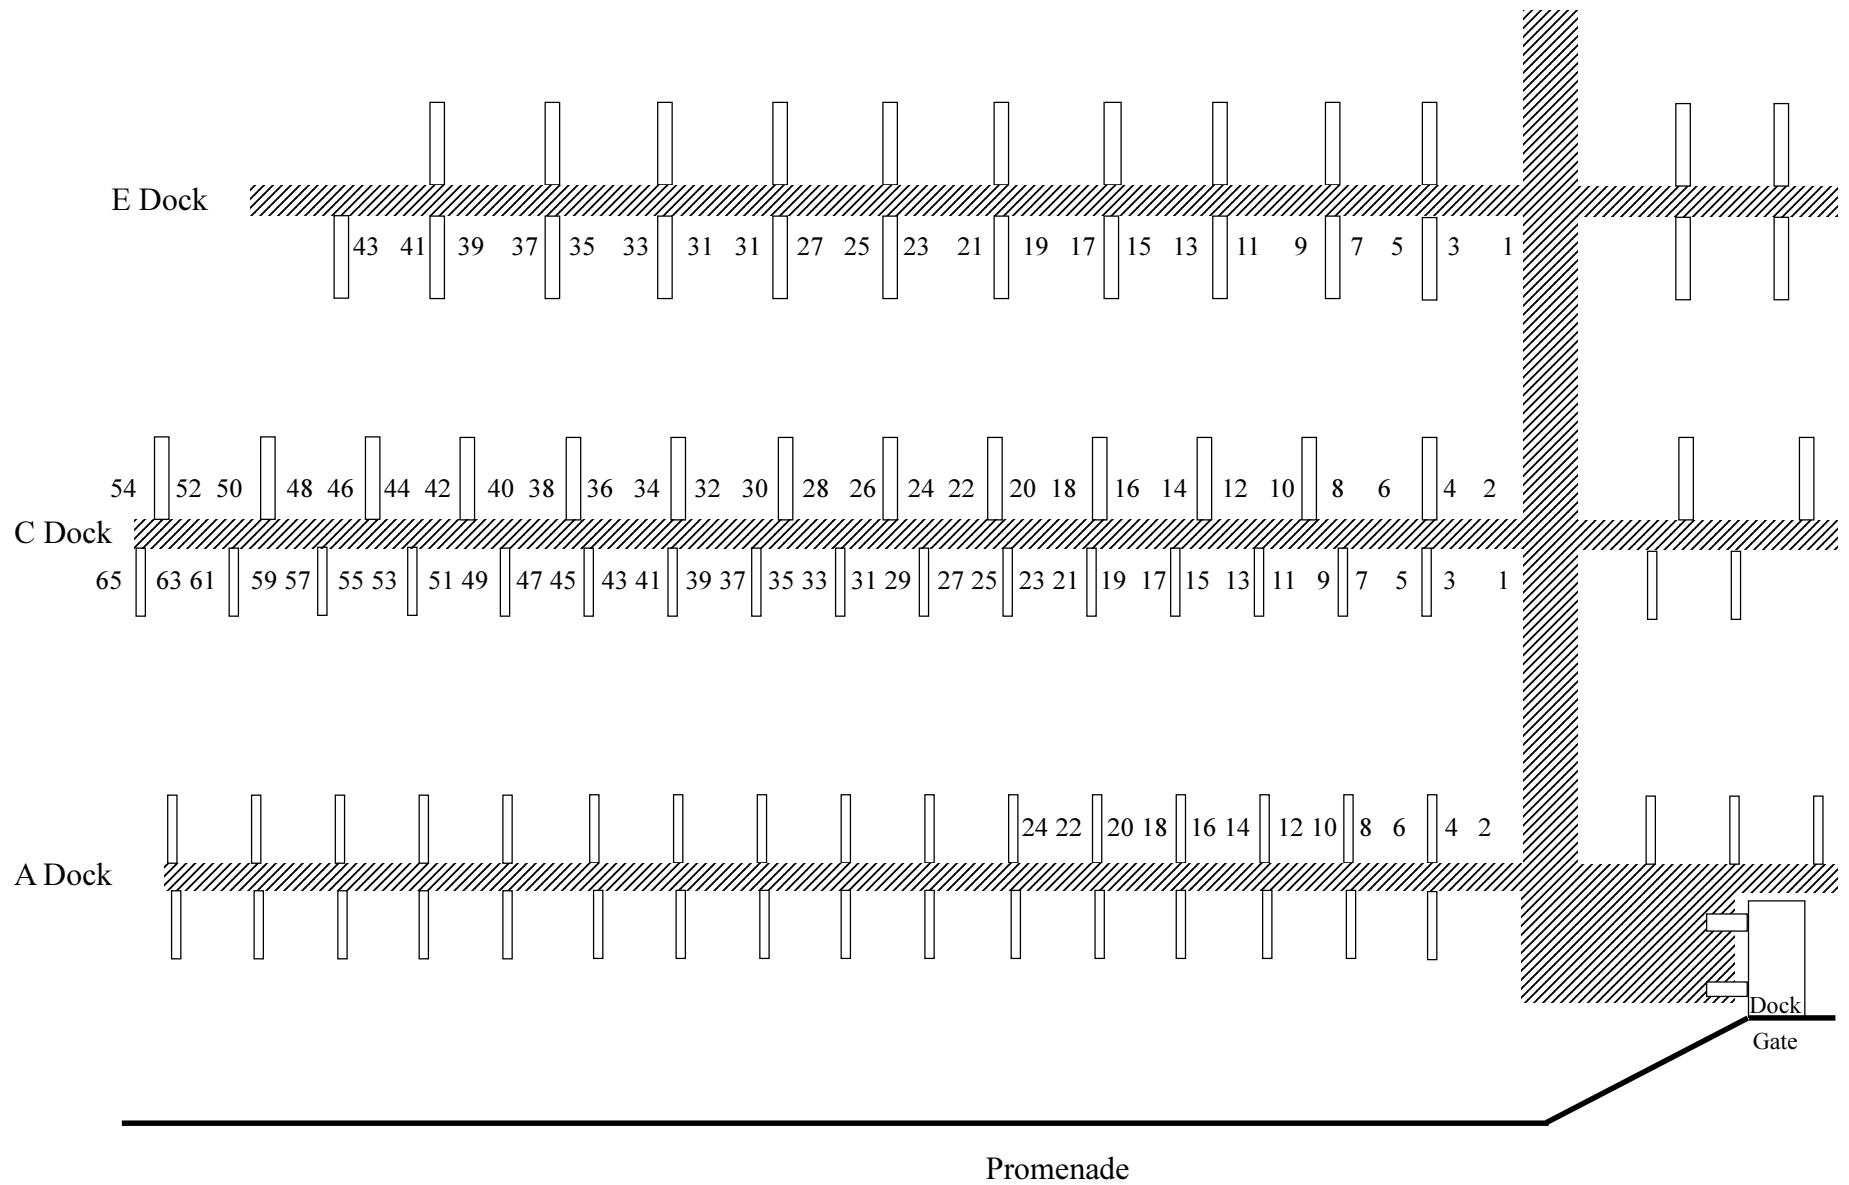

Kelowna Yacht Club Boat & Leisure Show

South Docks Layout (not to scale) A limited number of slips have power available - exhibitors must supply their own cords and adapters.